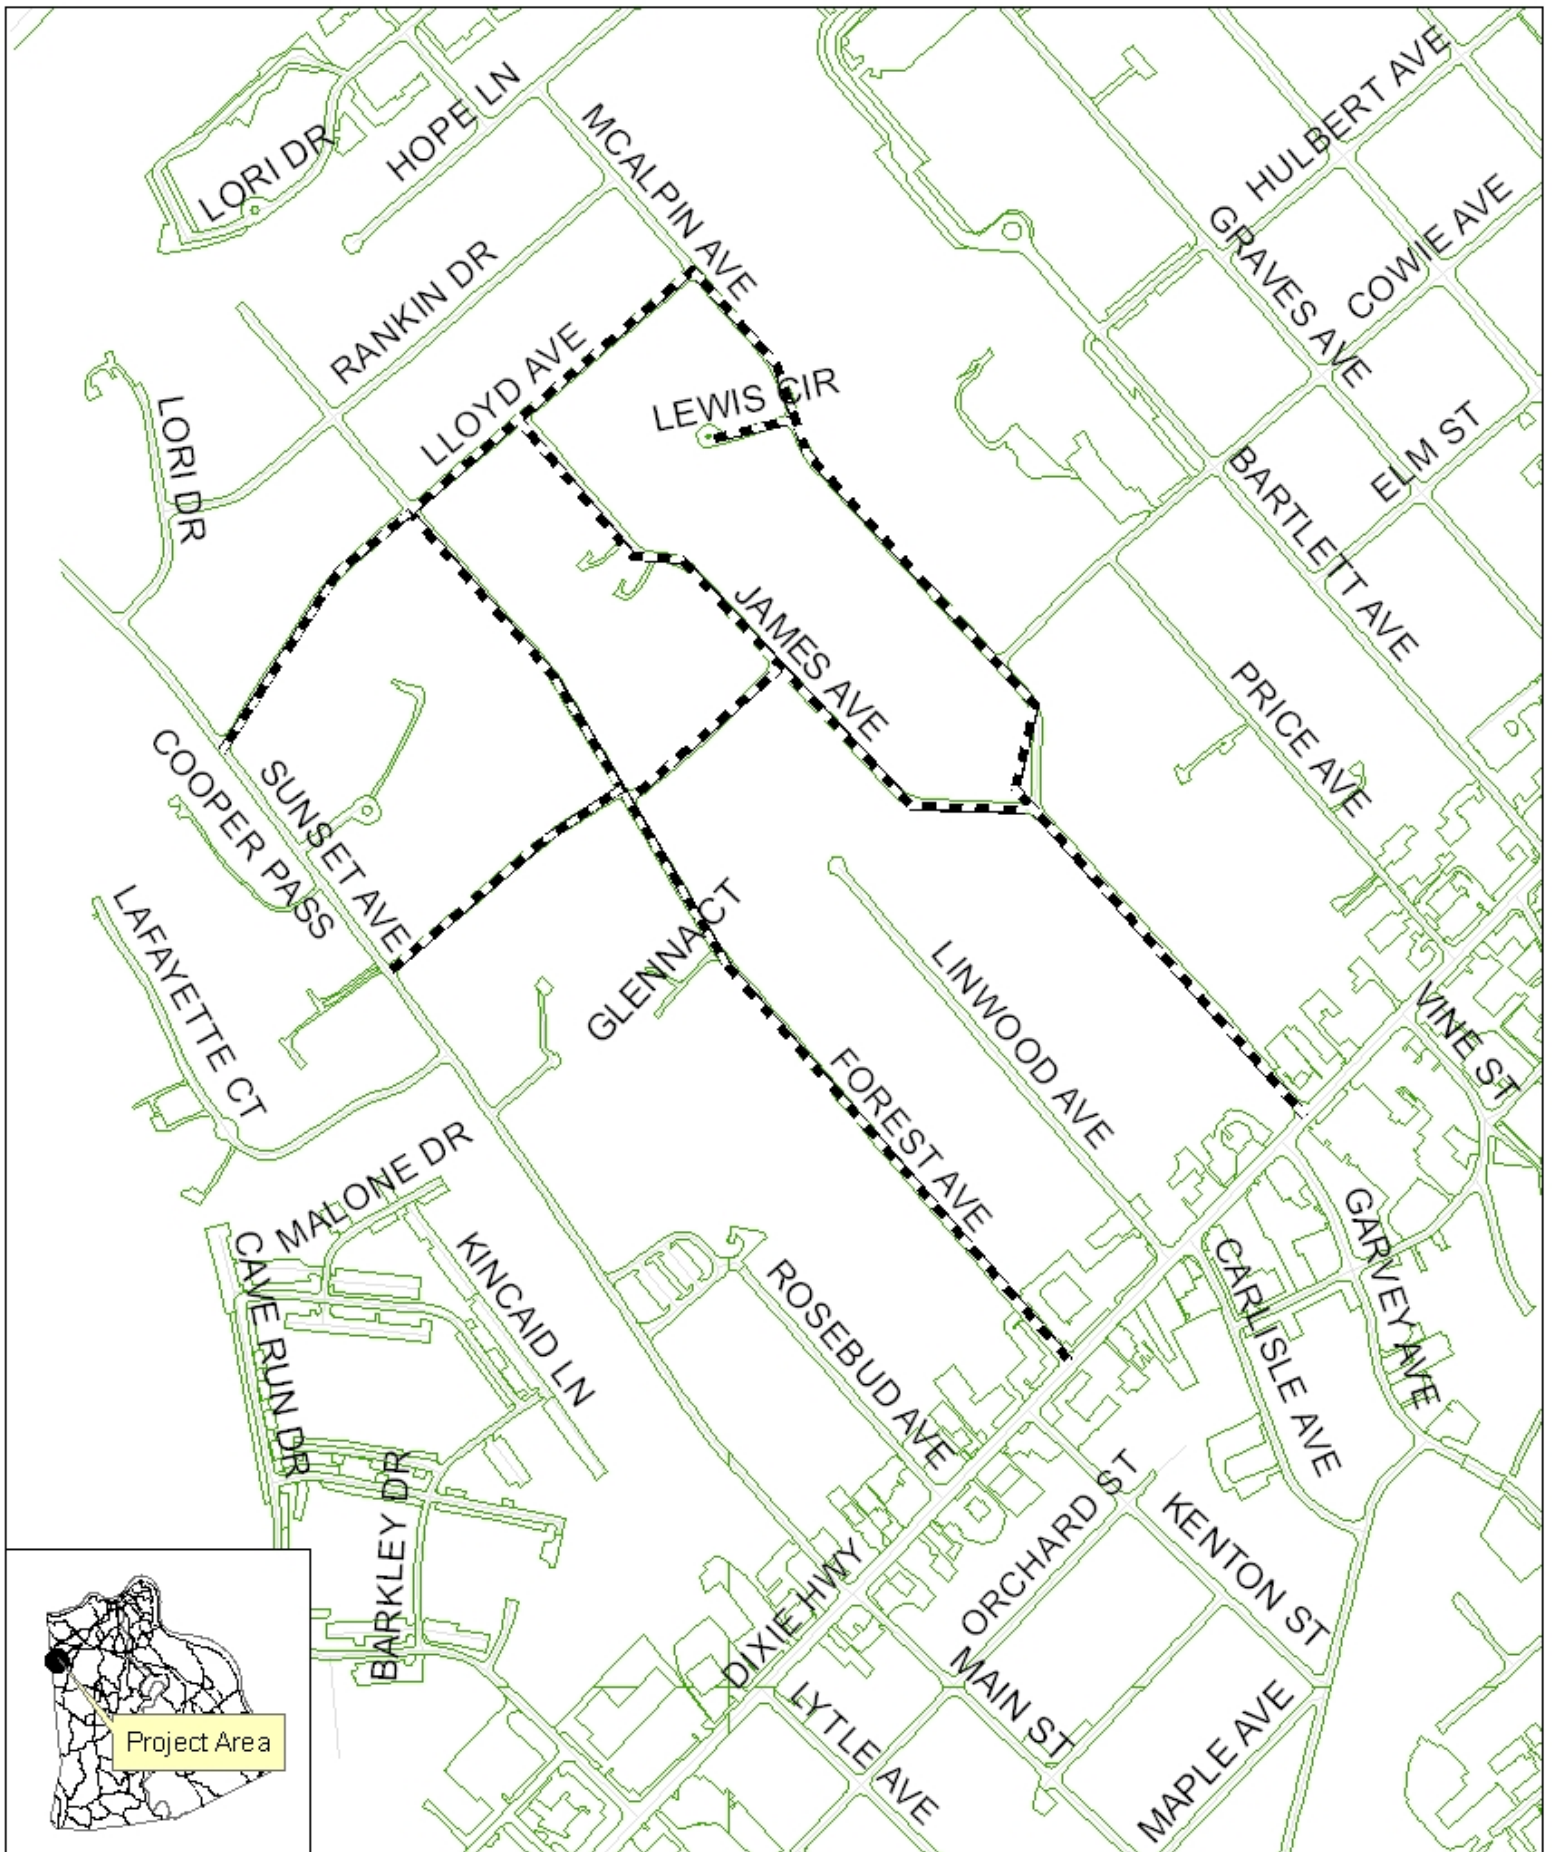

Site Map

Erlanger 2010 Water Main Replacement Project