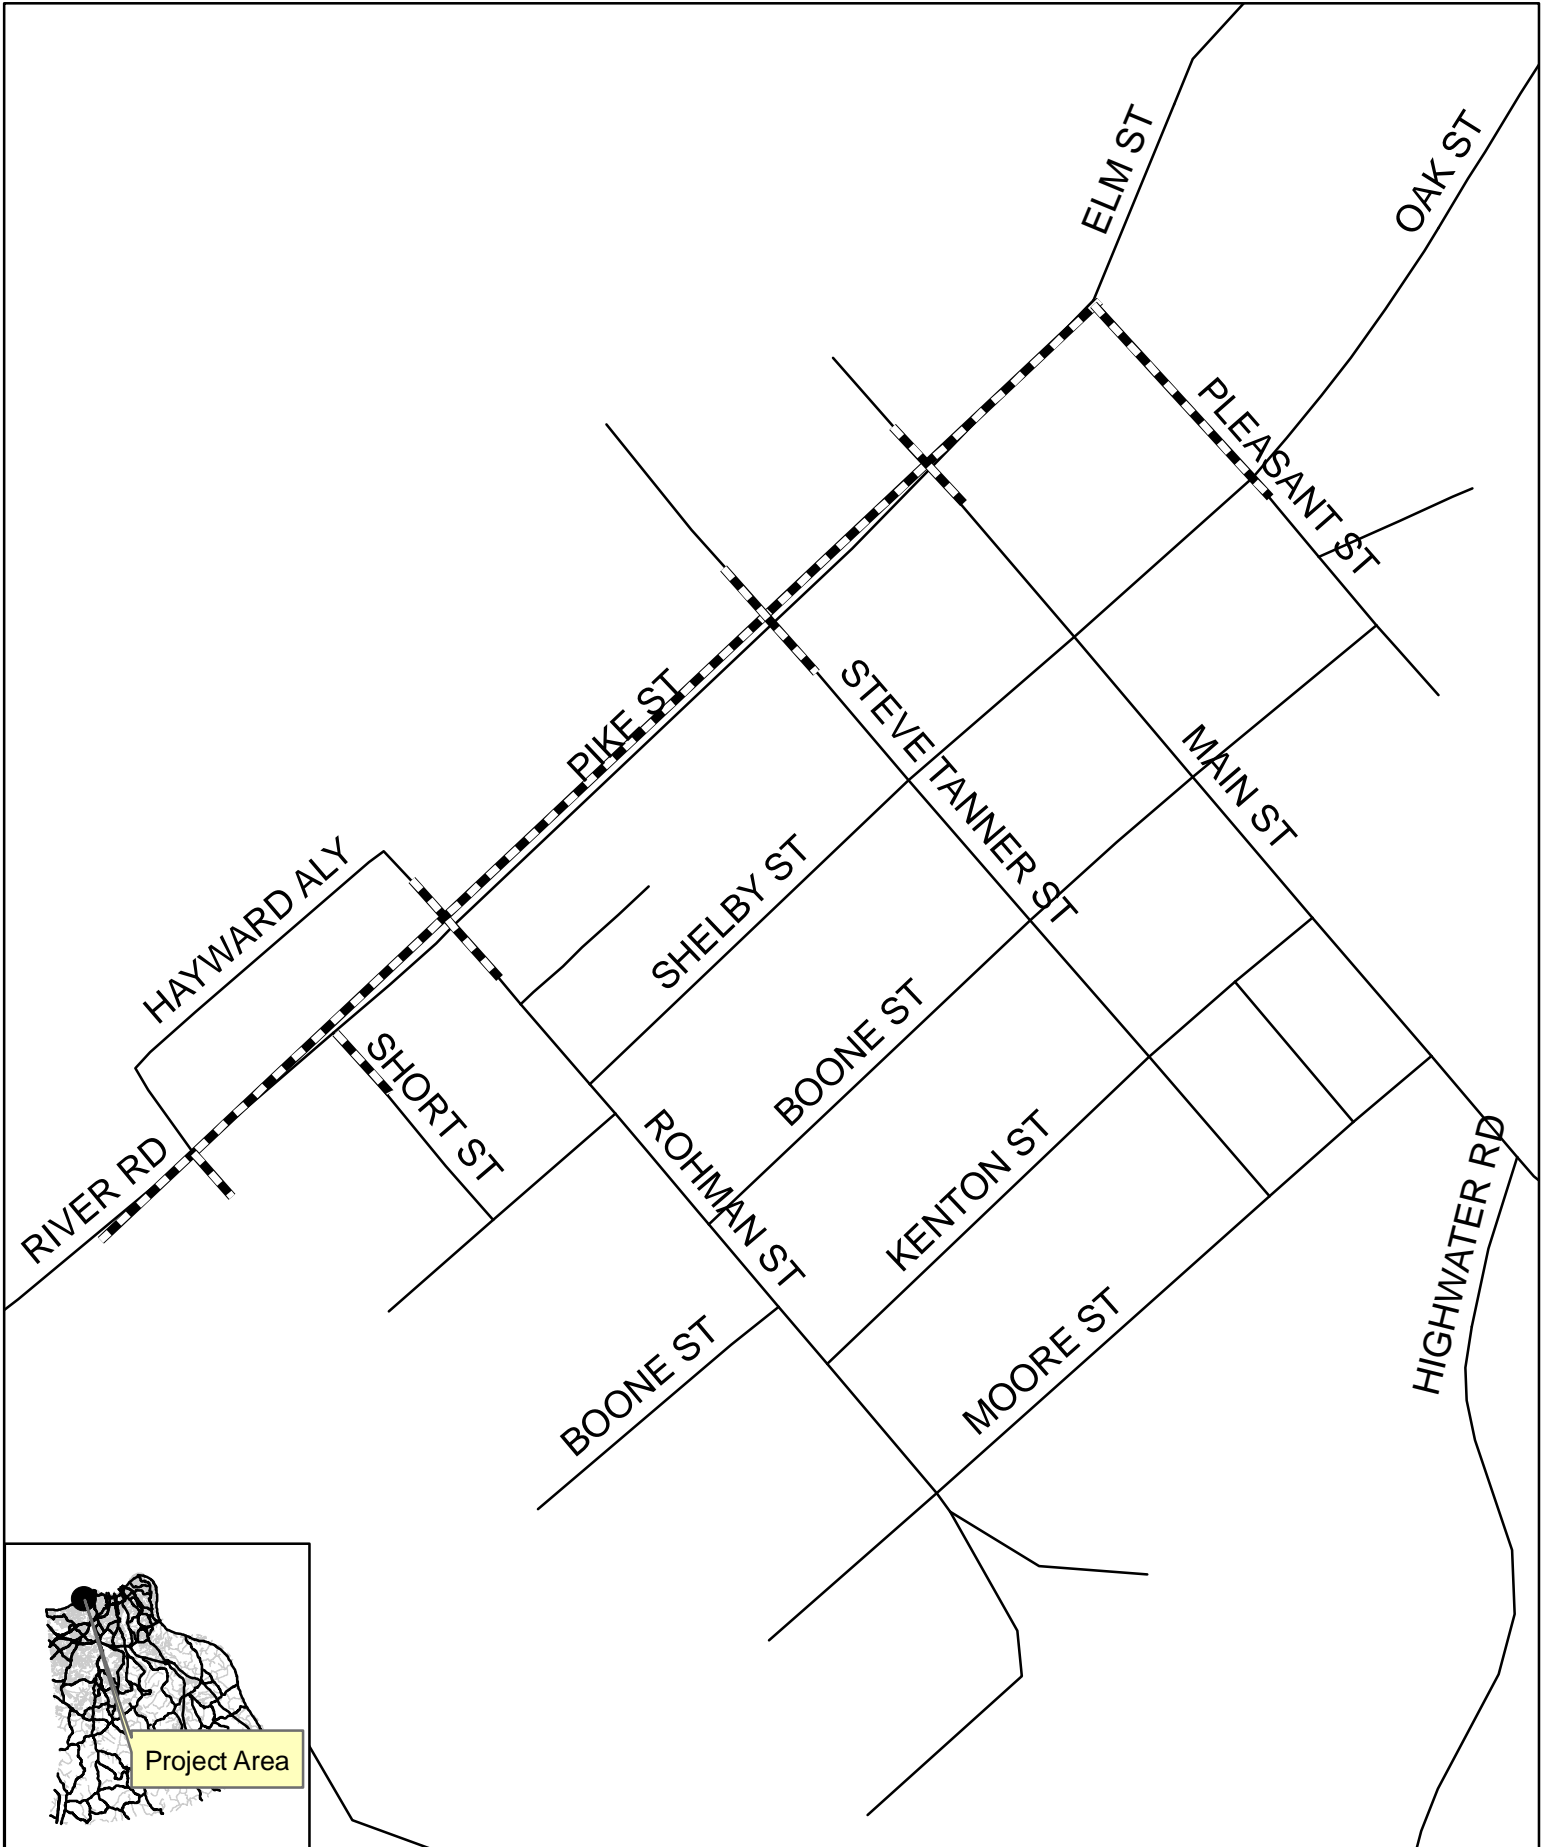

# Site Map

Bromley KY 8 Water Main Replacement