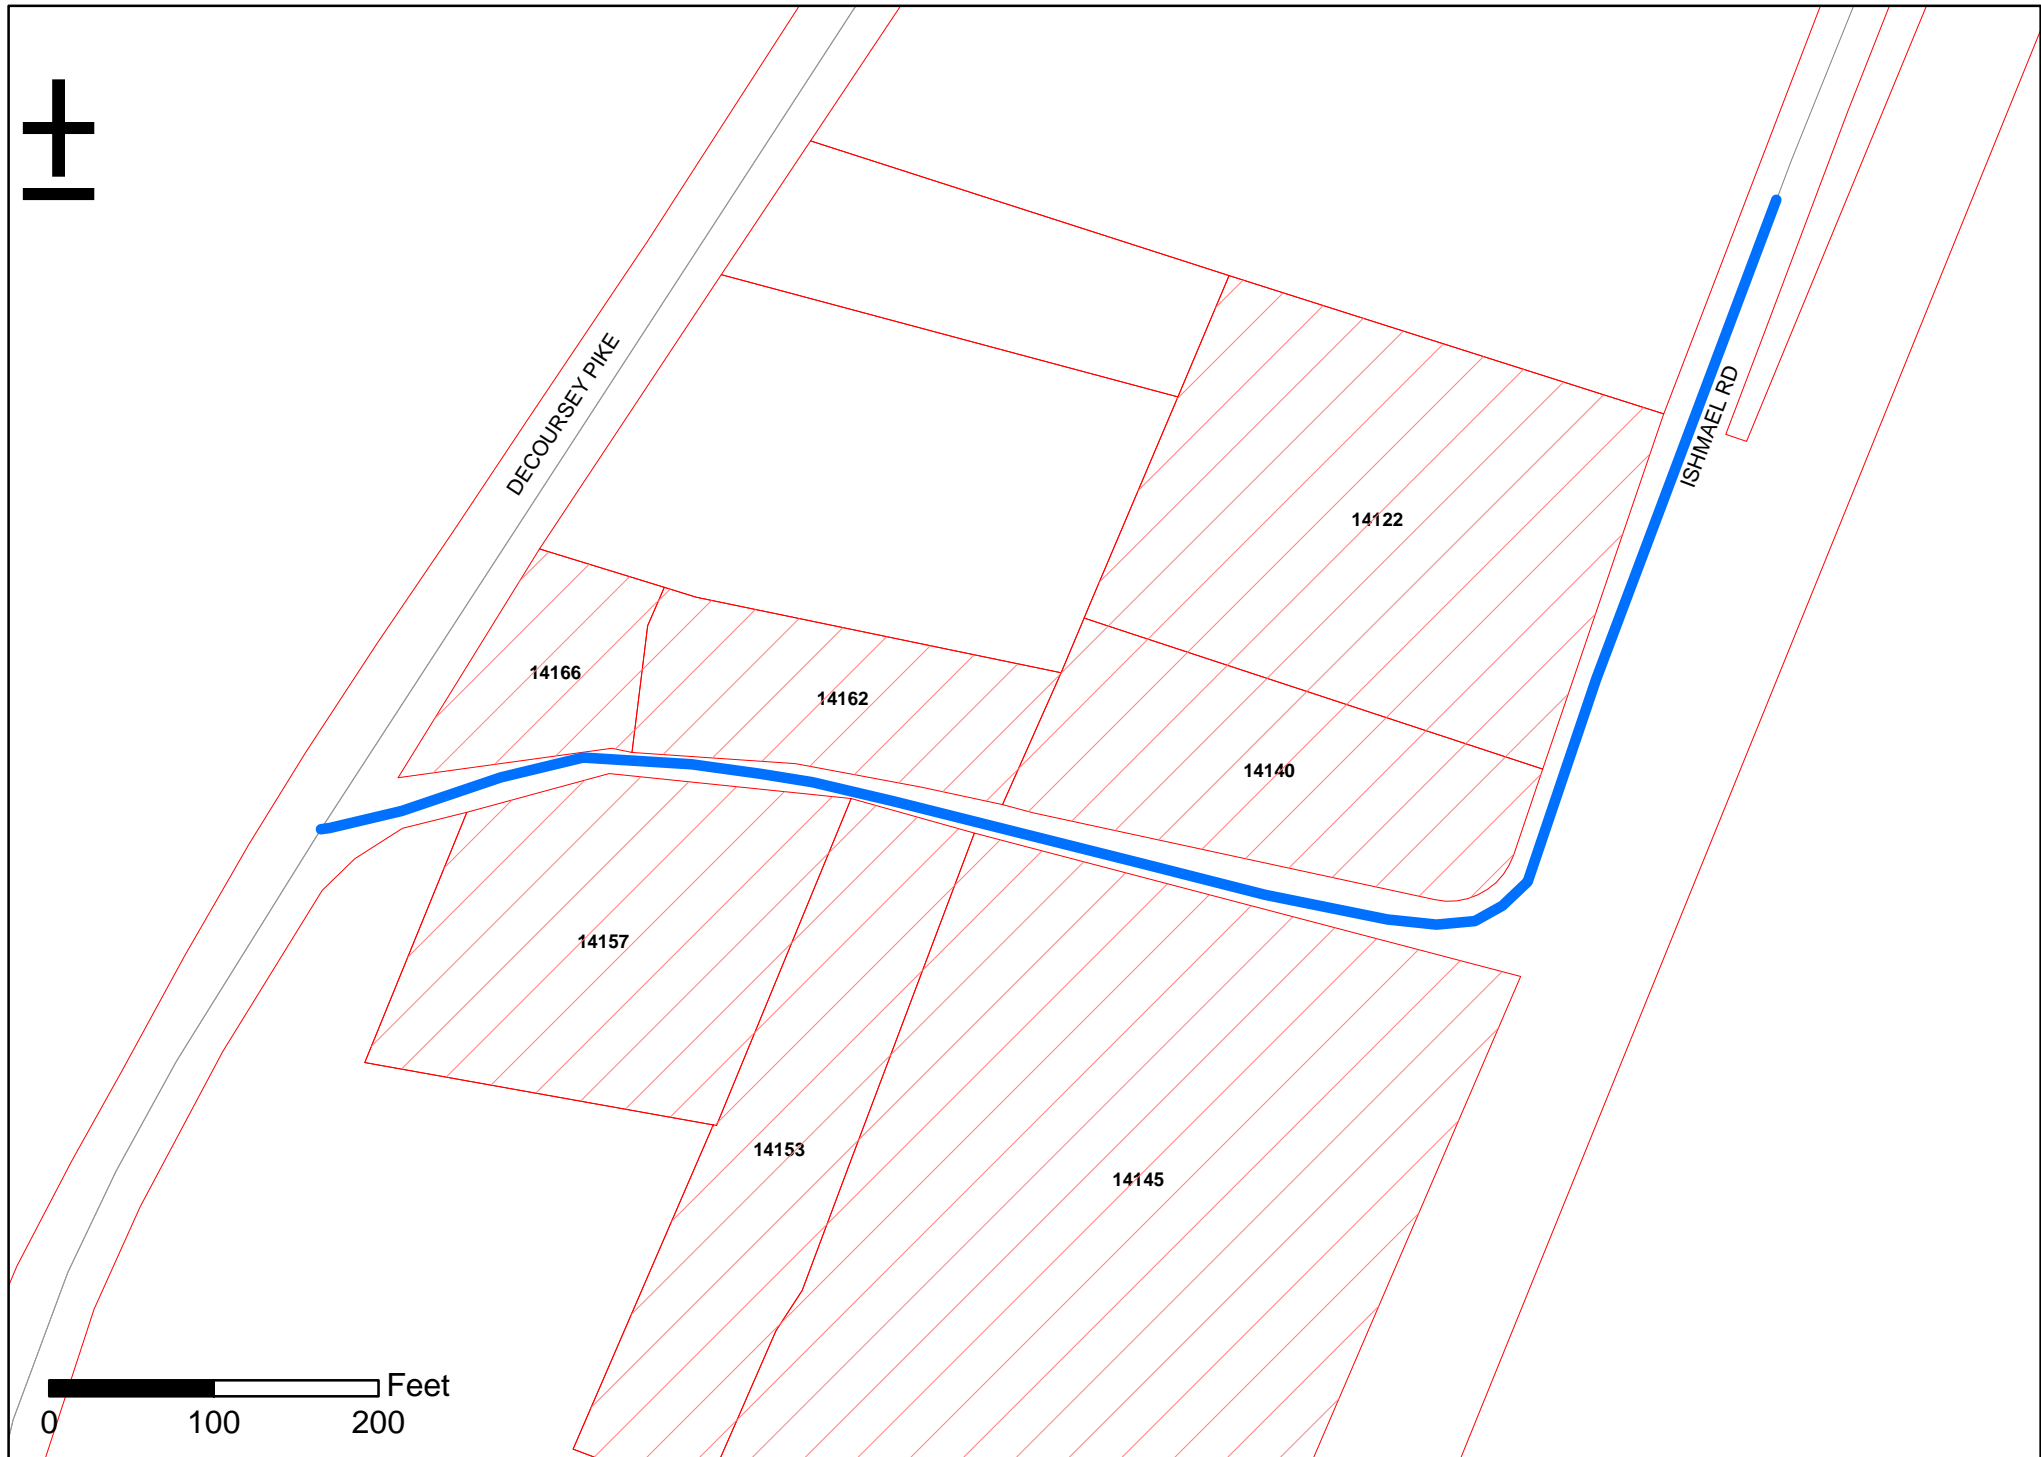

# SubDistrict E -- Ishmael Road

0 100 200 Feet